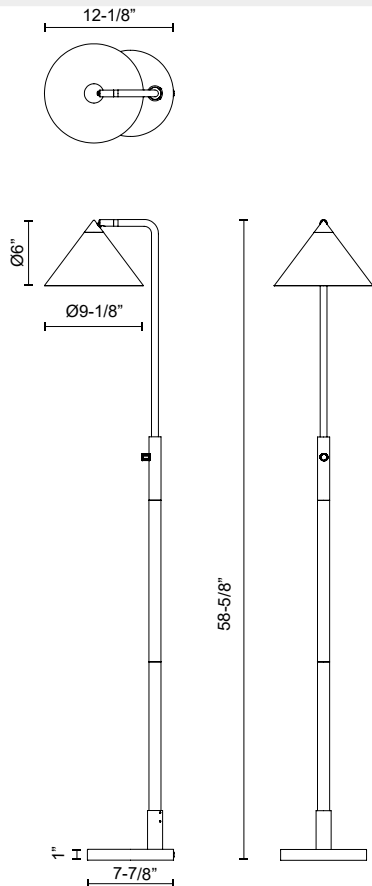

alora mood

P. 1.855.855.8926

CANADA: 19054 28TH Avenue Surrey - BC V3Z 6M3

USA: 3035 E. Lone Mountain Rd - Las Vegas, NV, 89081

REMY FL485058

FIXTURE DIMENSIONS	L12-1/8" x W9-1/8" x H58-5/8"
LAMP TYPE	E26
MAX WATTAGE	60W
BULB QTY	1
BULBS INCLUDED	No
VOLTAGE	120V
DIMMABLE	Full Range Dimmer Switch
MATERIAL	Steel
BASE DIMENSIONS	D7-7/8" x H1"
WIRE LENGTH	72" Max
LOCATION	Dry
PAINT FINISH	BG01; MB01; WH01;

[D - Diameter, L - Length, W - Width, H - Height, E - Extension]

AVAILABLE FINISHES:

FL485058BG
Brushed Gold

FL485058MB
Matte Black

FL485058WH
White

*For complete warranty terms, please visit: www.aloralighting.com/warranty